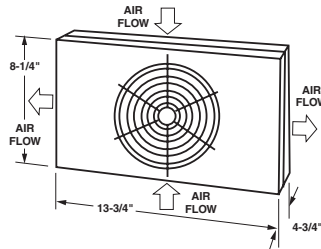

TOTAL SOURCE®

Parts and Accessories

FEATURED PRODUCTS

HEATERS

MODELS 455H

SY455H-12 2.4AMPS @ 12 VOLTS

SY455H-24 1.2AMPS @ 24 VOLTS

- Air enters the center of the heater, warm air is discharged out the two sides
- Rear mounting studs and water hose connection
- 3 speed motor

Heating: 13,000 btu/hr
Air Flow Heating: 130 cfm
Case Material: 22 ga. c.r. steel
Core Material: V. cell
Fan Material: Aluminum
Fittings: Bead

MODELS 512H

SY512H-12 1.5AMPS @ 12 VOLTS

SY512H-24 7.5AMPS @ 24 VOLTS