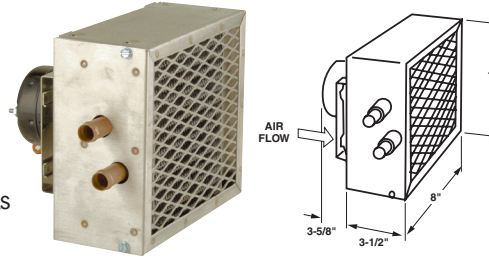

TOTAL SOURCE®

Parts and Accessories

FEATURED PRODUCTS

HEATERS

MODELS 455H

SY455H-12 2.4AMPS @ 12 VOLTS

SY455H-24 1.2AMPS @ 24 VOLTS

- Air enters the center of the heater, warm air is discharged out the two sides
- Rear mounting studs and water hose connection
- 3 speed motor

Heating: 13,000 btu/hr
Air Flow Heating: 130 cfm
Case Material: 22 ga. c.r. steel
Core Material: V. cell
Fan Material: Aluminum
Fittings: Bead

MODELS 512H

SY512H-12 1.5AMPS @ 12 VOLTS

SY512H-24 7.5AMPS @ 24 VOLTS

- Air enters the rear of the heater, warm air is discharged out the front grill
- Top and bottom mounting weld nuts with side hose connection
- Compact heater ideal for use in salty or highly corrosive environments
- 3 speed motor

Heating: 15,000 btu/hr
Air Flow Heating: 150 cfm
Case Material: 22 ga. stainless steel
Core Material: V. cell
Fan Material: Aluminum
Fittings: Bead

MODELS 541HX

SY541HX-12 16AMPS @ 12 VOLTS

SY541HX-24 8AMPS @ 24 VOLTS