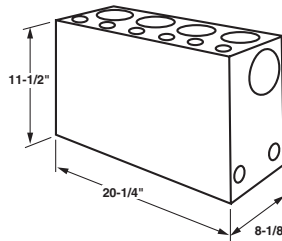

Heating: 47,000 btu/hr
Air Flow Heating: 420 cfm
Air Flow Defrosting: 420 cfm
Case Material: 20 ga. c.r. steel
Core Material: tube and fin
Fan Material: plastic
Fittings: bead

MODELS 5000

SY5000-12 1.5AMPS @ 12 VOLTS

SY5000-24 7.5AMPS @ 24 VOLTS

- High efficiency heating in a compact design
- Multi-speed fan control switch with dash-mount bracket
- Capable of providing windshield defrost
- Heavy-duty, long-life motor
- Mounting studs and water hose connections at rear