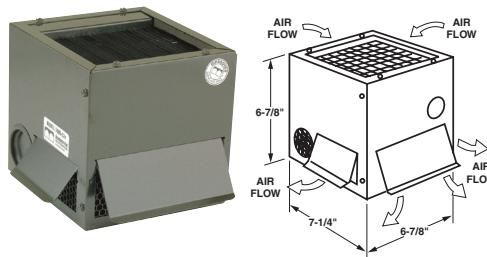

Heating: 12,500 btu/hr
Air Flow Heating: 130 cfm
Air Flow Defrosting: 35 cfm
Case Material: 22 ga. c.r. steel
Core Material: tube and fin
Fan Material: aluminum
Fittings: bead

SML0404.18

Be Part of it!

M MASONLIFT Ltd.

Vancouver (Head Office)
1605 Cliveden Avenue
Annacis Island
Delta, BC Canada
V3M 6P7
(604) 517-6500

Victoria
6765 Kirkpatrick Crescent
Victoria, BC Canada
V8M 1A8
(250) 544-4836

Prince George
1062 Eastern Street
Prince George, BC Canada
V2N 5R8
(250) 562-2200

Penticton
2060 Government Street
Penticton, BC Canada
V2A 4W3
(250) 765-6575

Dawson Creek
601-106 Avenue
Dawson Creek, BC Canada
V1G 2N1
(250) 562-2200

Nanaimo
1720 B Fleet Place
Nanaimo, BC Canada
V9S 5M2
(250) 756-2724

Vernon
102-25450 14th Avenue
Vernon, BC Canada
V1T 8C1
(250) 549-4525

Kamloops
755 Sarcee Street
Kamloops, BC Canada
V2H 1E6
(250) 374-0911

Kelowna
282A Campion Road
Kelowna, BC Canada
V1X 7S8
(250) 765-6575